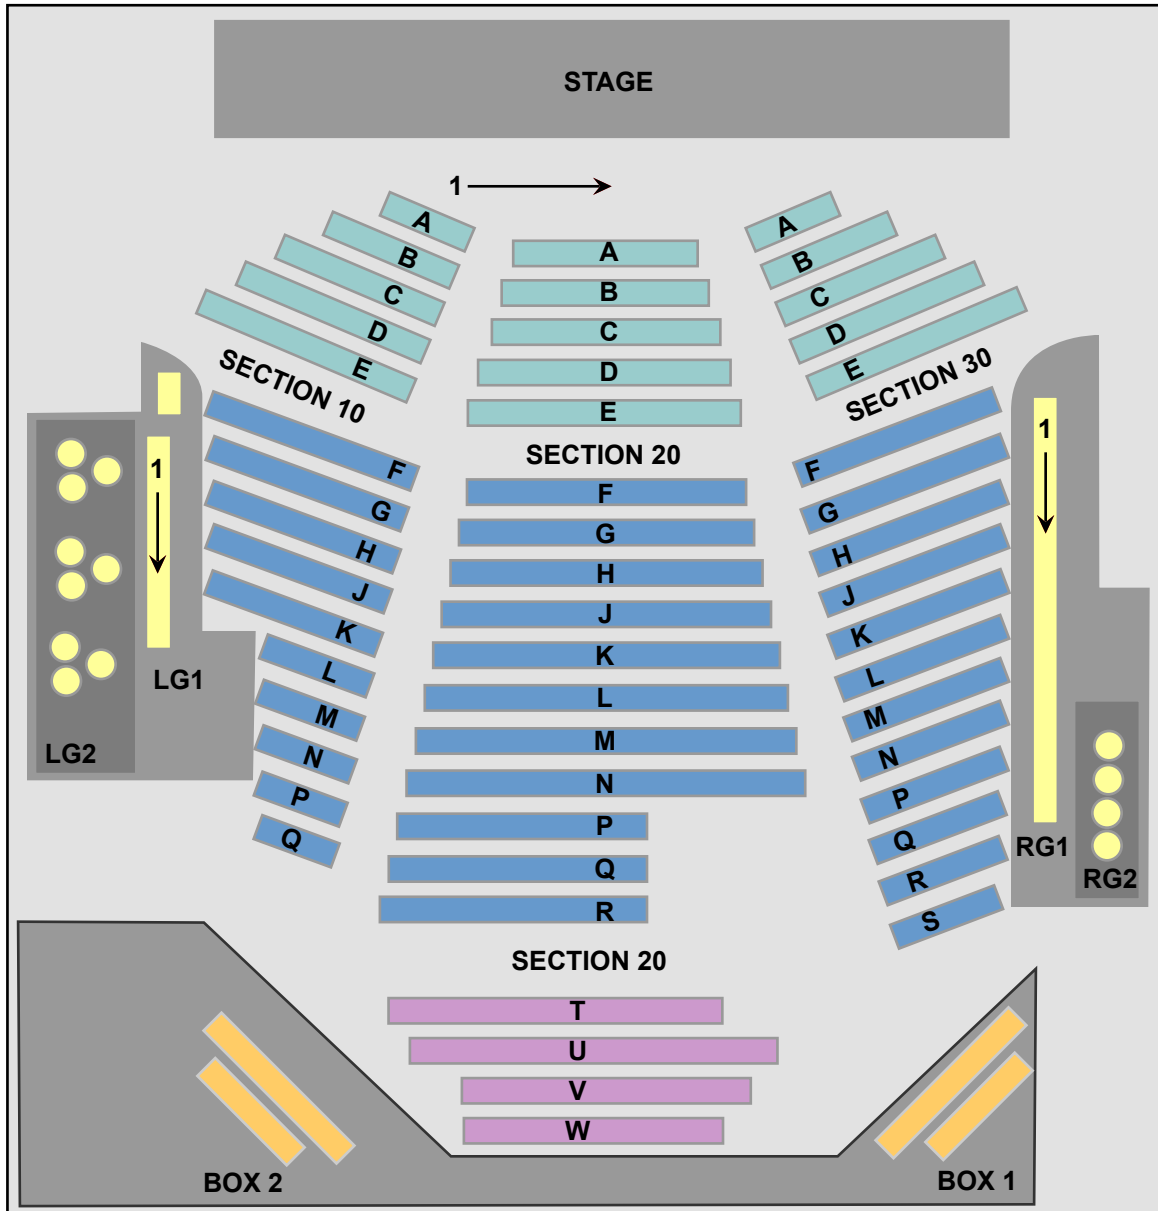

# Eldorado Hotel Casino Showroom Seating Map

- Front Level
- Lower Level
- Upper Level
- Mezzanine Level
- Balcony Level